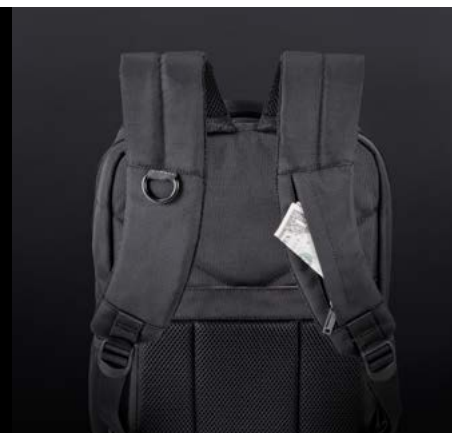

TITAN

Laptop Backpack
18.4-Inch

BEACON

Laptop Backpack
18-Inch

Spacious Storage Compart-
ment with Removable Sleeve
for Gaming Console

Buckle System that allows
180 Degree Opening for Easy
Loading

Quick-Access Hip Pockets

ATLAS

Laptop Backpack
11-Inch to 15.6-Inch
13-Inch to 17.3-Inch

STUDIO

Laptop Backpack
14.1-Inch, MacBook Pro 15-Inch

Spacious, Well-Organized
Compartments

Felt-Lined iPad/Kindle/ Tablet Pocket

Wide, Ergonomic Shoulder Straps
with Zippered Stash Pocket